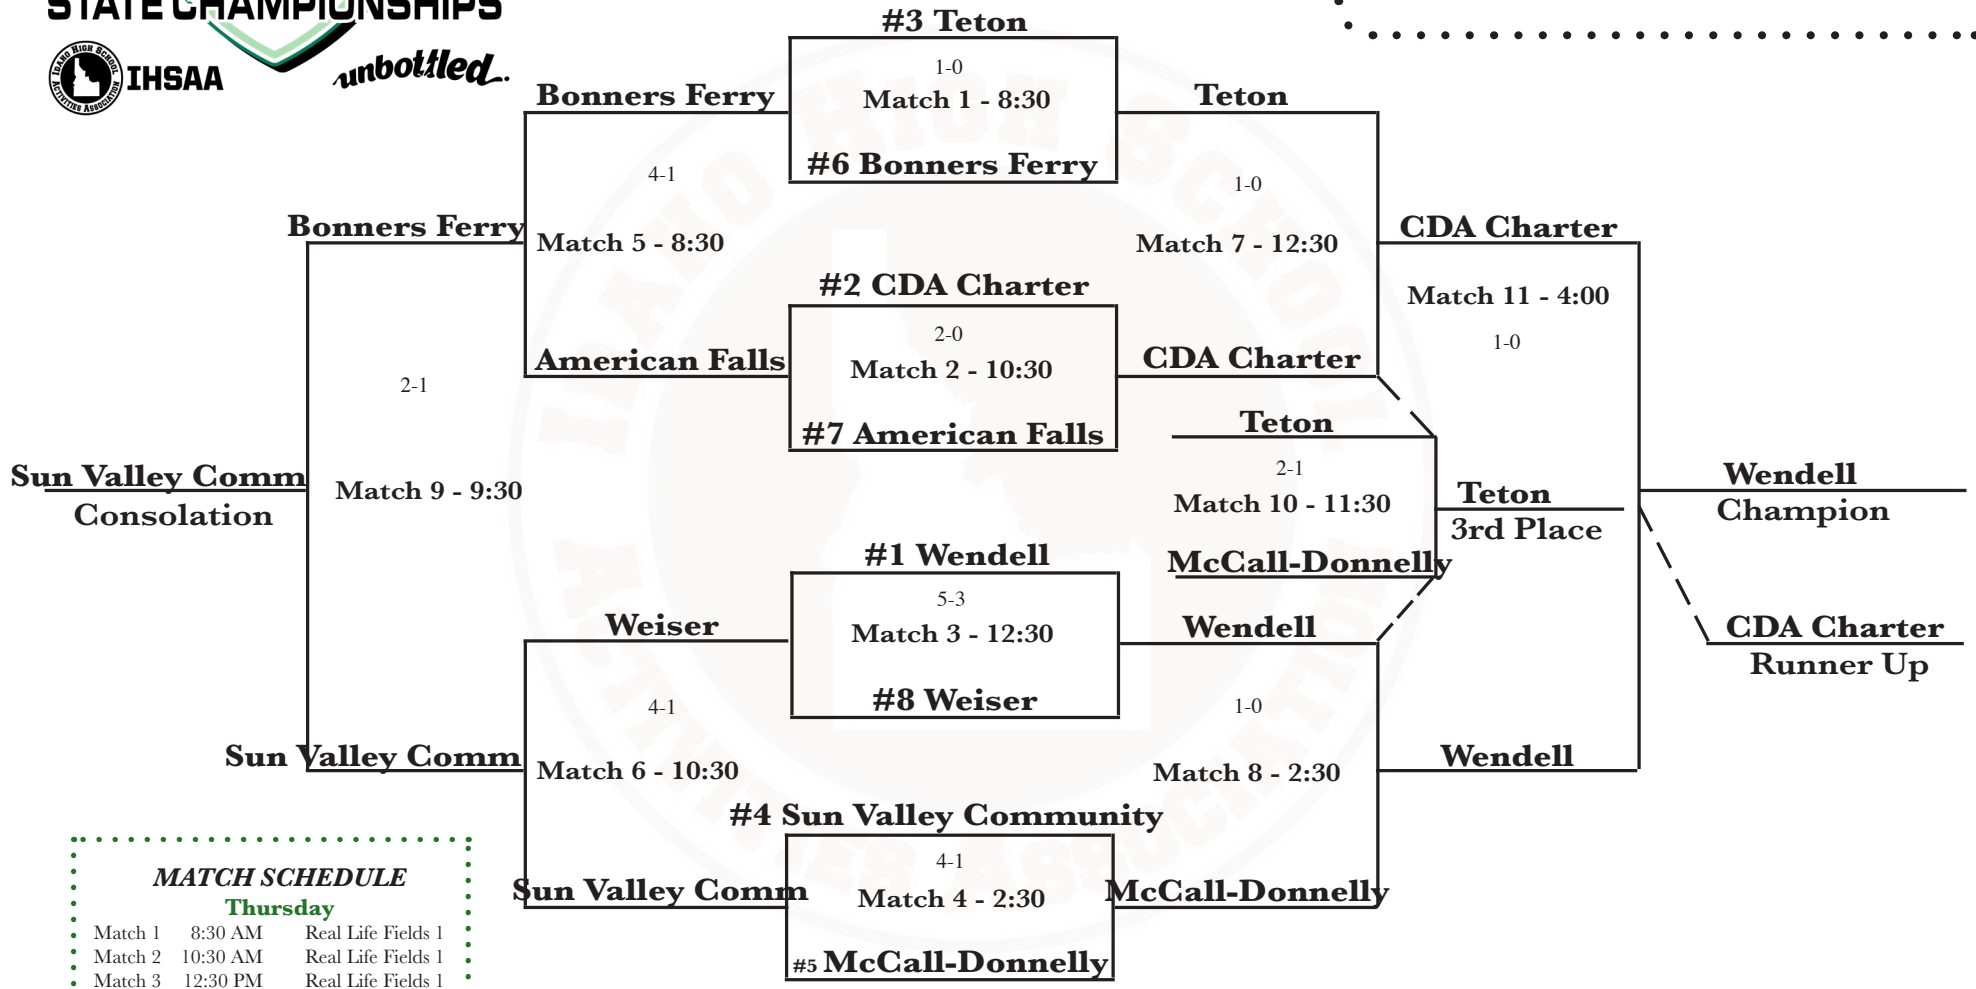

4A Boys
 Real Life Fields, Post Falls
 October 24-26

MATCH SCHEDULE

Thursday

Match 1 8:30 AM Real Life Fields 1
 Match 2 10:30 AM Real Life Fields 1
 Match 3 12:30 PM Real Life Fields 1
 Match 4 2:30 PM Real Life Fields 1

Friday

Match 5 8:30 AM Real Life Fields 1
 Match 6 10:30 AM Real Life Fields 1
 Match 7 12:30 PM Real Life Fields 1
 Match 8 2:30 PM Real Life Fields 1

Saturday

Match 9 9:30 AM Real Life Fields 1
 Match 10 11:30 AM Real Life Fields 1
 Match 11 4:00 PM Real Life Fields 1